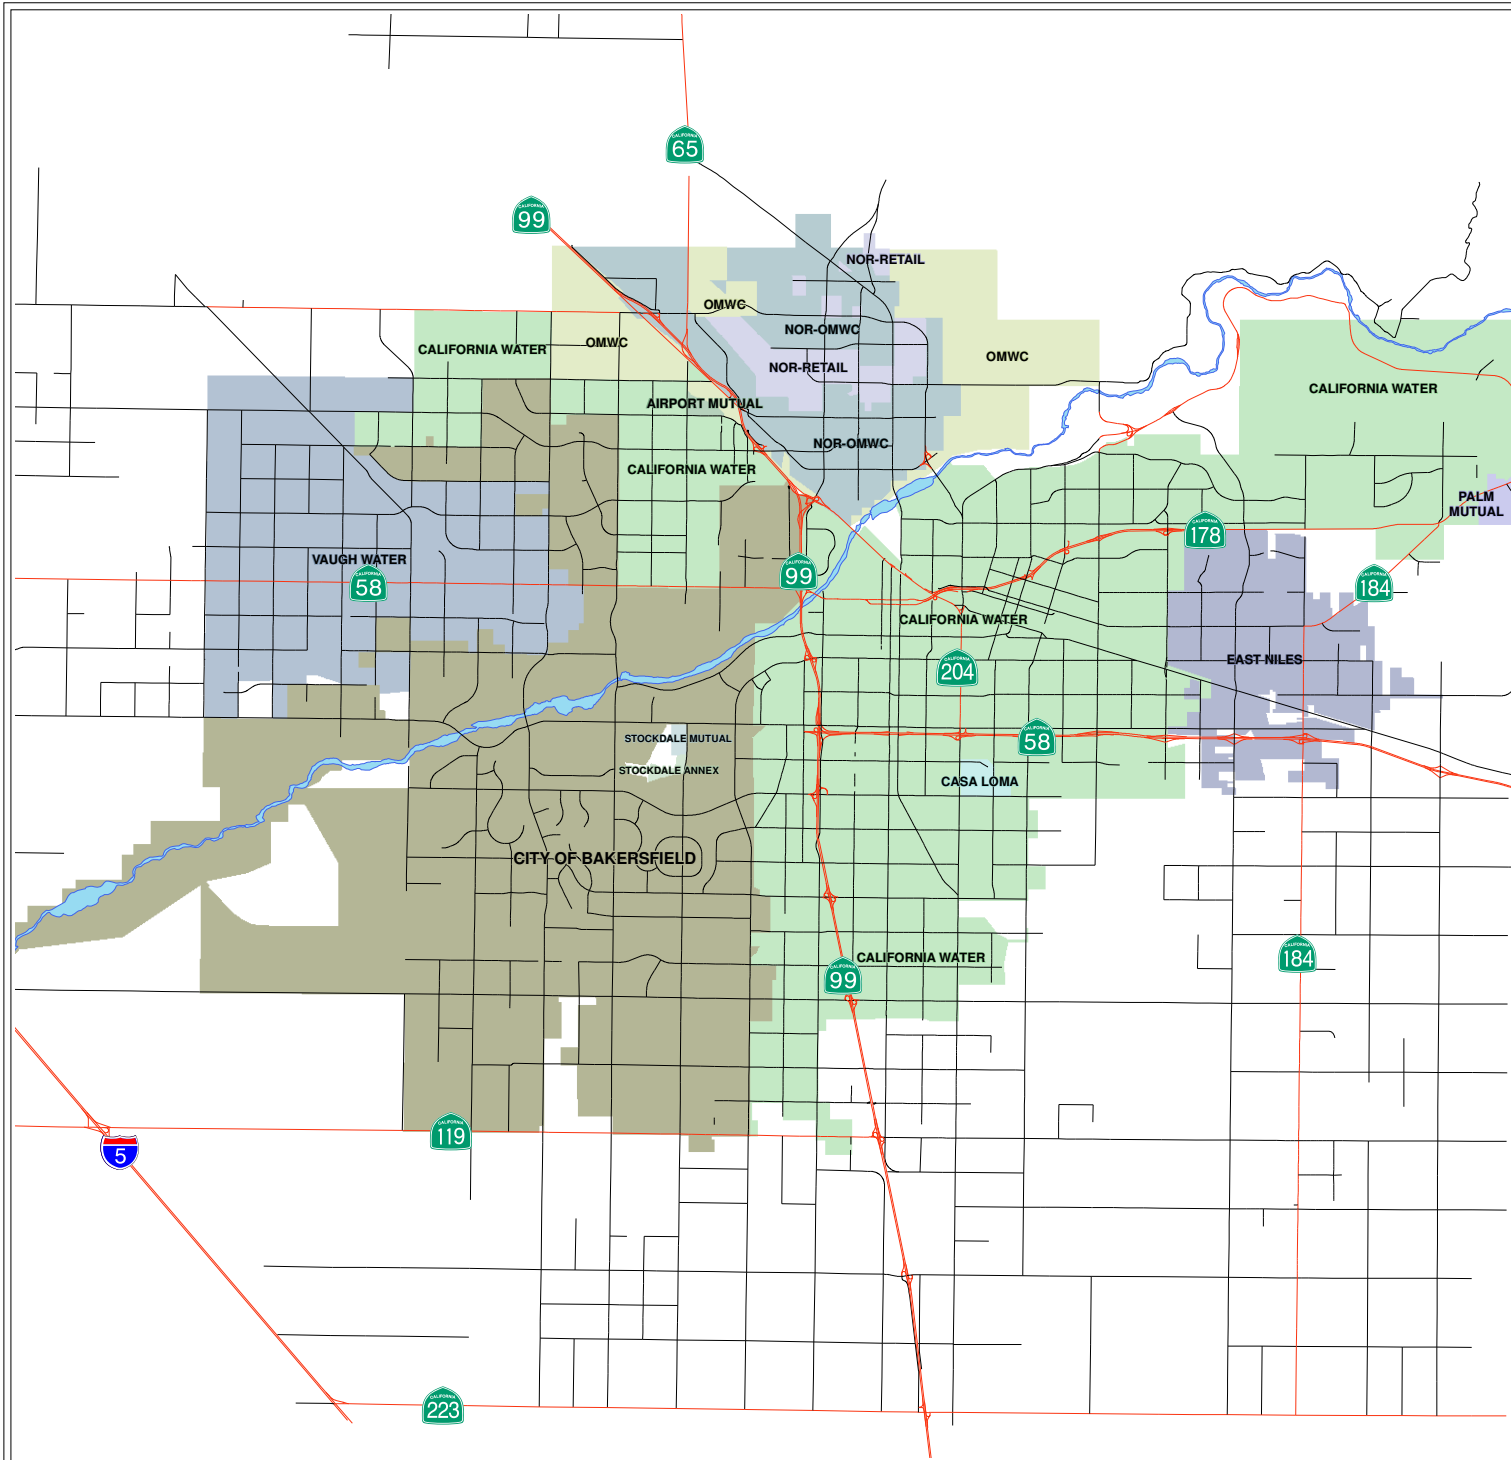

# City of Bakersfield Water Purveyors

**Legend**

<b>WATER PURVEYOR</b>	
AIRPORT MUTUAL	NOR-RETAIL
CALIFORNIA WATER	OMWC
CASA LOMA	PALM MUTUAL
CITY OF BAKERSFIELD	STOCKDALE ANNEX
EAST NILES	STOCKDALE MUTUAL
NOR-OMWC	VAUGH WATER

Miles

0 1.5 3 6

07/06/2007

**BAKERSFIELD**  
Geographic Information Services KR

Prepared by the City of Bakersfield, CA Geographical Information Service division of Information Technology Services.

The City of Bakersfield makes no warranty, representation, or guarantee regarding the accuracy of this map. This map is intended for display purposes only and does not replace official recorded documents.