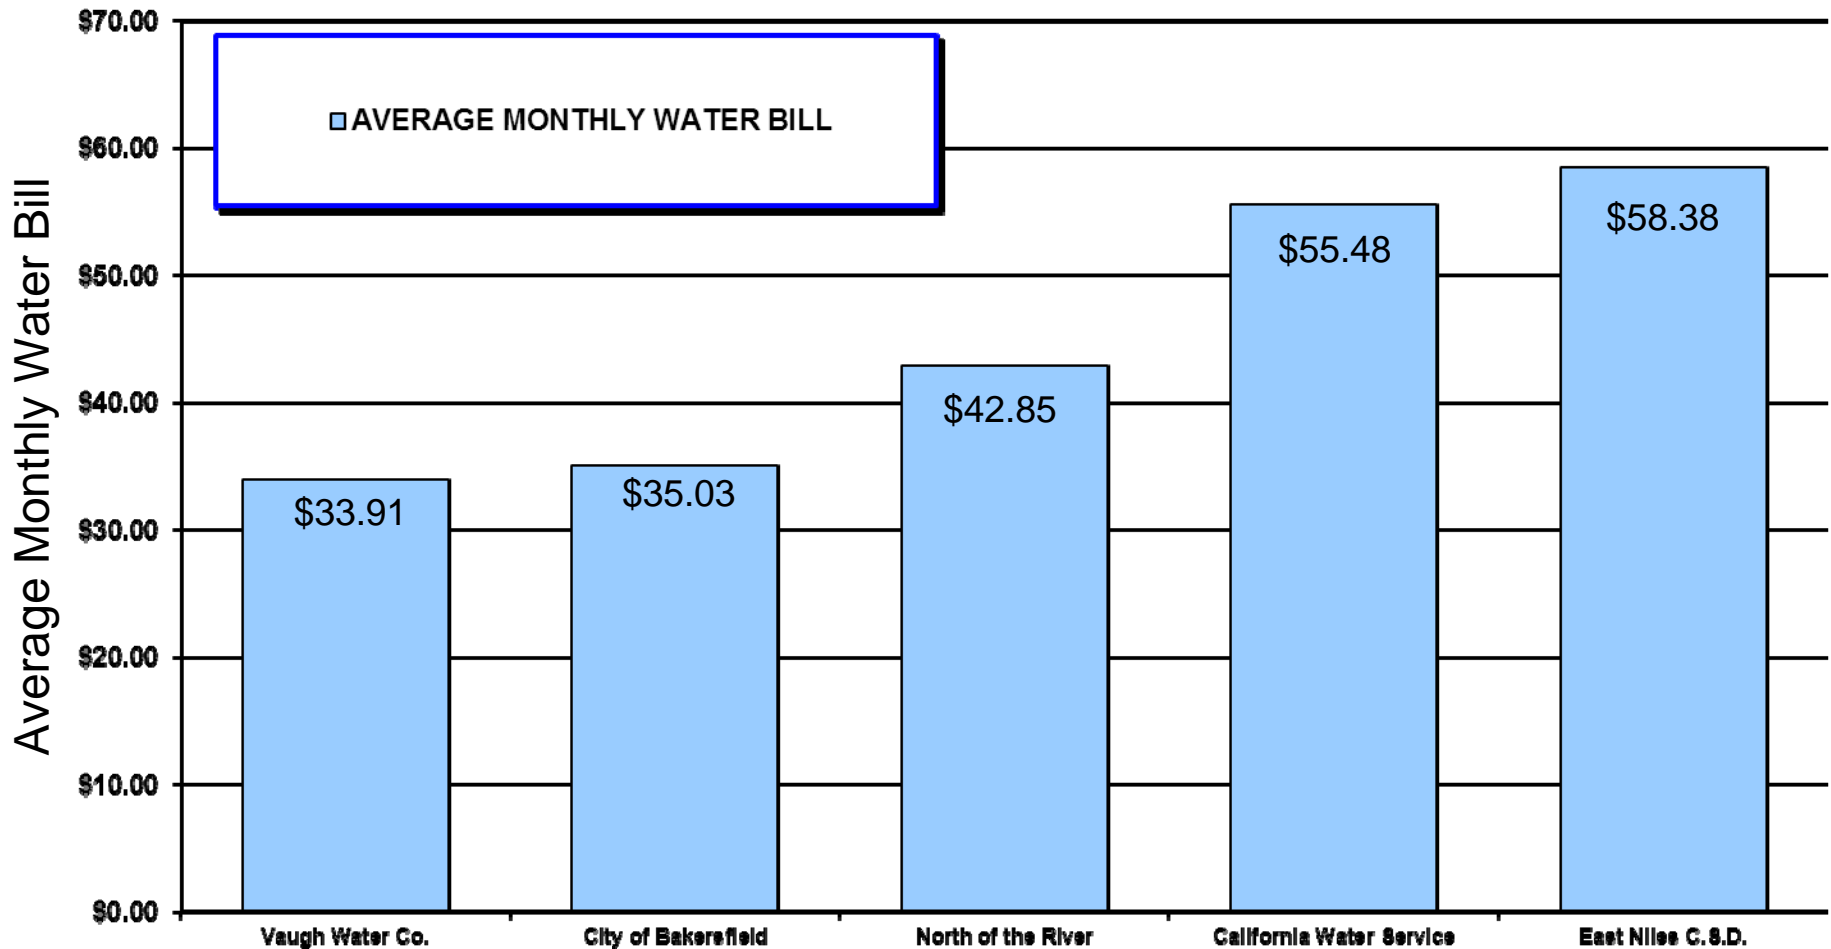

WATER RATE COMPARISON

Purveyors within Urban Bakersfield Area

NOTE: Average based on 28 CCF per month for 3/4 " meter