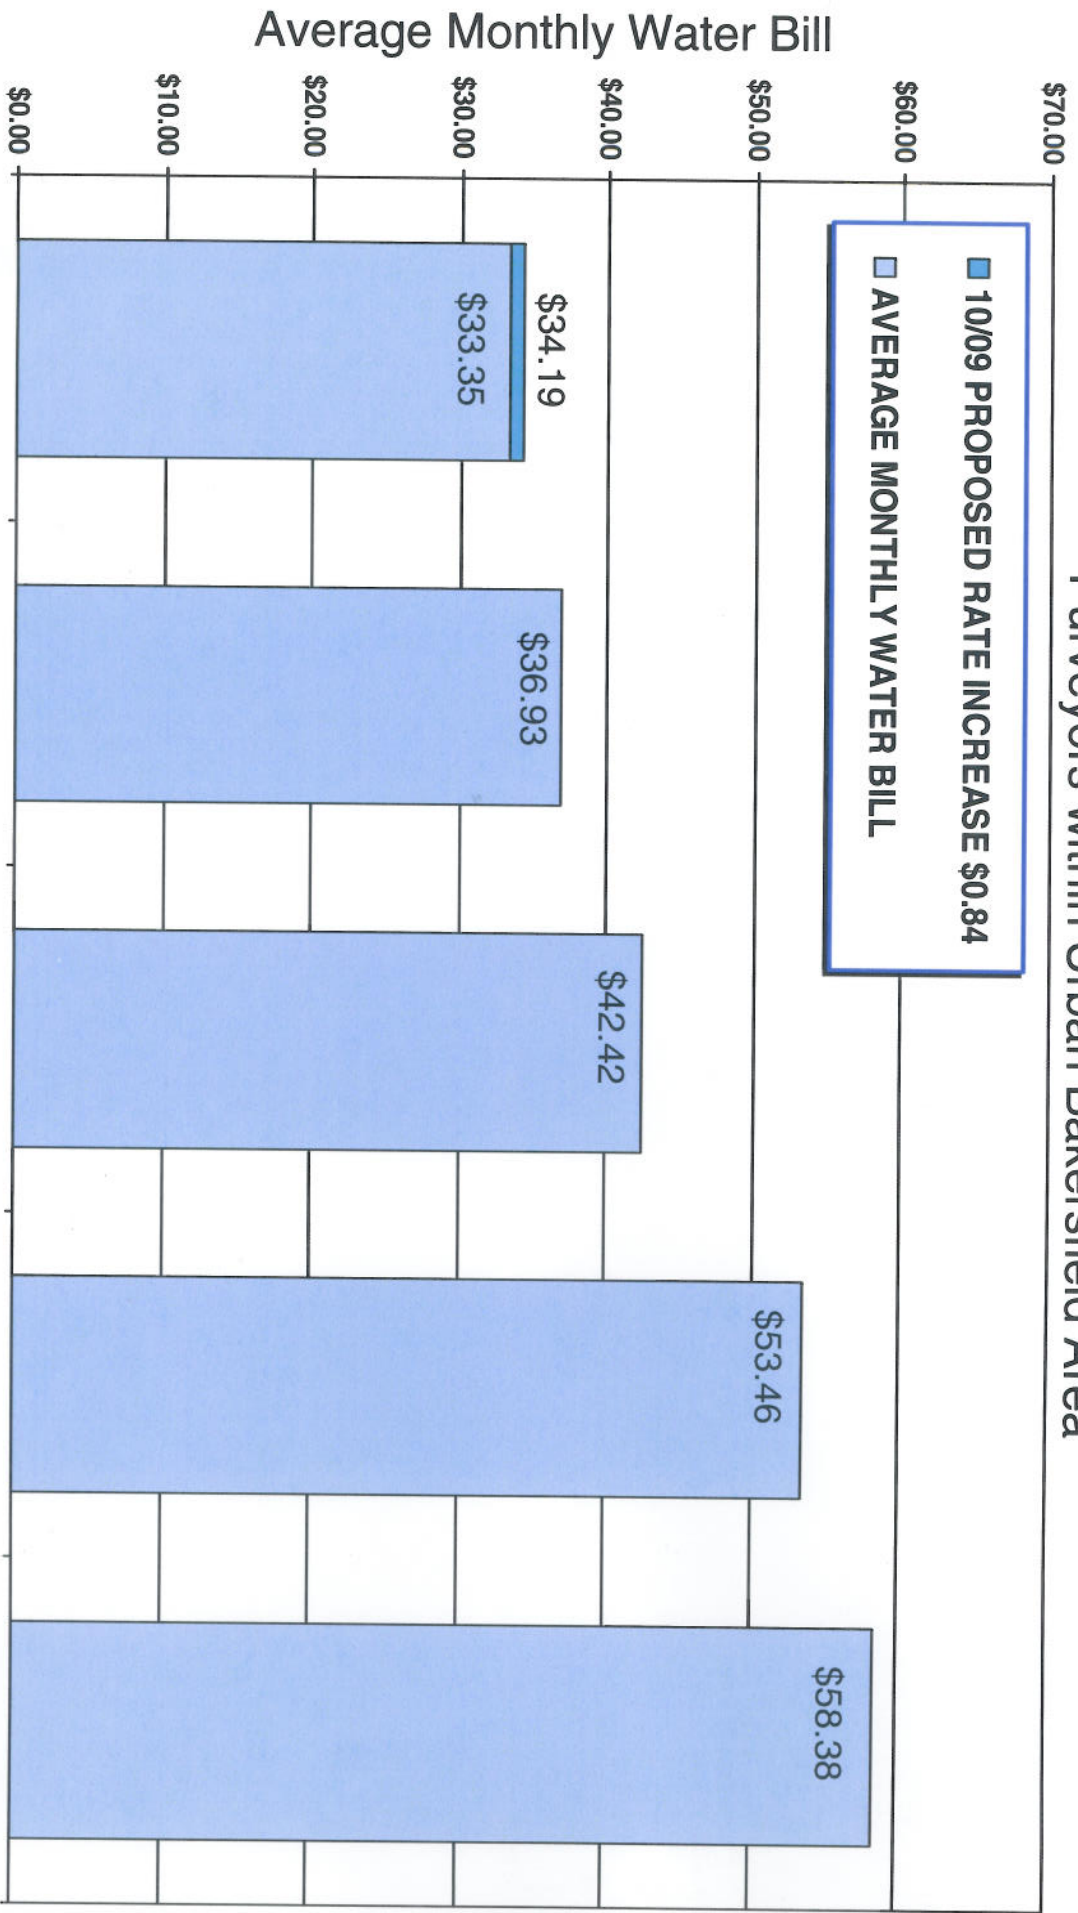

WATER RATE COMPARISON

Purveyors within Urban Bakersfield Area

NOTE: Average based on 28 CCF per month